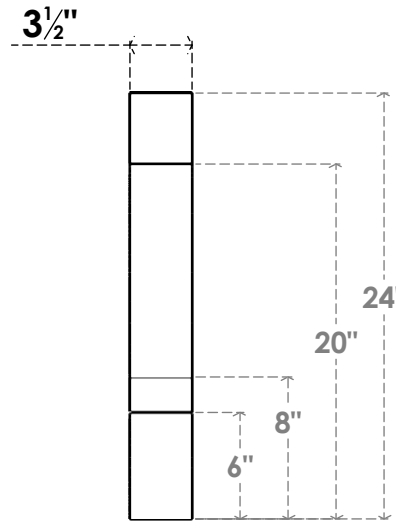

ITEM NUMBER: BRCPC035X20000X24000BOA

3 1/2"W X 20"D X 24"H BALBOA ARCHITECTURAL GRADE PVC CLOSED KNEE BRACE

SIDE PROFILE

FRONT PROFILE

ISOMETRIC

EKENA MILLWORK
 2300 WEST MAIN ST.
 CLARKSVILLE, TX 75426
 TOLL FREE: 866-607-0453
 WWW.EKENAMILLWORK.COM