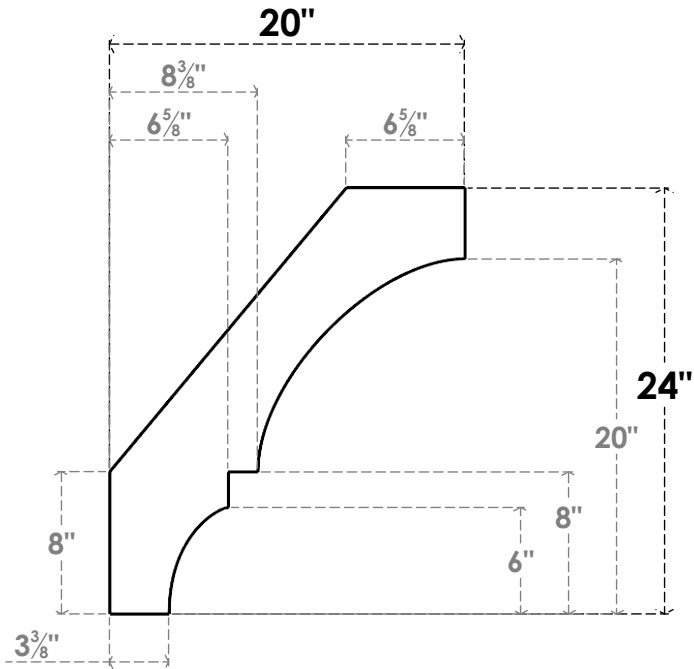

ITEM NUMBER: BRCPC035X20000X24000BOA

3 1/2"W X 20"D X 24"H BALBOA ARCHITECTURAL GRADE PVC CLOSED KNEE BRACE

SIDE PROFILE

FRONT PROFILE

ISOMETRIC

EKENA MILLWORK
 2300 WEST MAIN ST.
 CLARKSVILLE, TX 75426
 TOLL FREE: 866-607-0453
 WWW.EKENAMILLWORK.COM